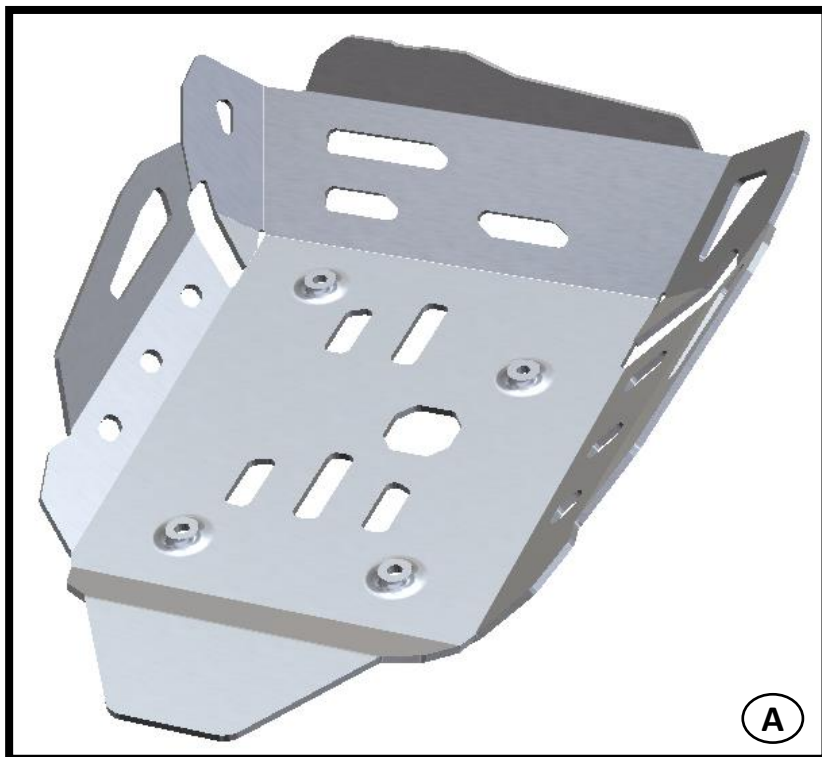

## ALUMINUM TRAIL ENGINE GUARD

REF.: 2CP090003A

**CROSSPRO**  
PROTECTION PARTS

## ASSEMBLY SEQUENCE / INSTRUÇÃO DE MONTAGEM

### English:

Attention – Follow the assembly instruction sequence as you can see in the photos.

- Photos A and B: Mount the aluminum protection with original screws.